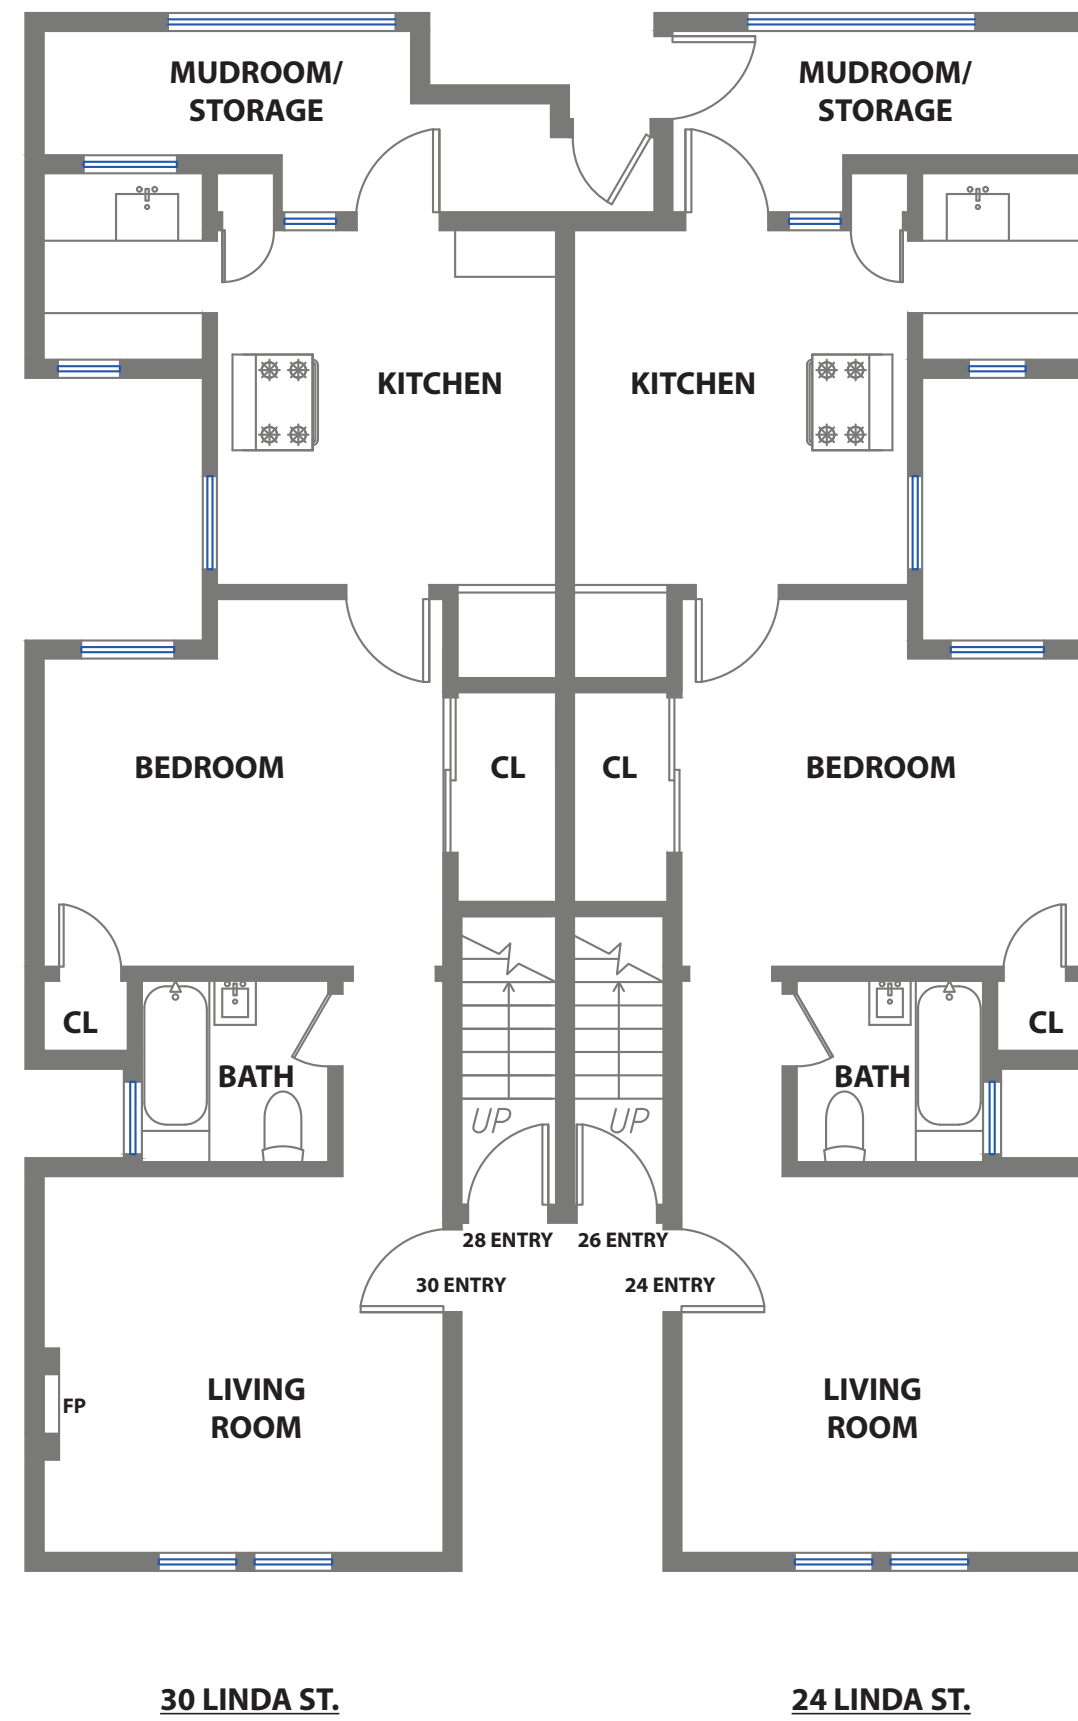

24-30 LINDA STREET

SAN FRANCISCO, CALIFORNIA

GARAGE LEVEL

LEVEL 1

LEVEL 2

PROPERTY SQF INFORMATION

LIVING SPACE

Square Footage: 3, 165 Sq Ft.*

Level 1	
* 24 Linda St.	719
* 30 Linda St.	743

Level 2	
* 26 Linda St.	833
* 28 Linda St.	870

NON-LIVING SPACE

Square Footage: 1, 159 Sq. Ft.*

* Garage A	248
* Garage B	334
* Storage	577

APPROXIMATE TOTAL LIVING & NON-LIVING

Square Footage: 4, 324 Sq. FT*