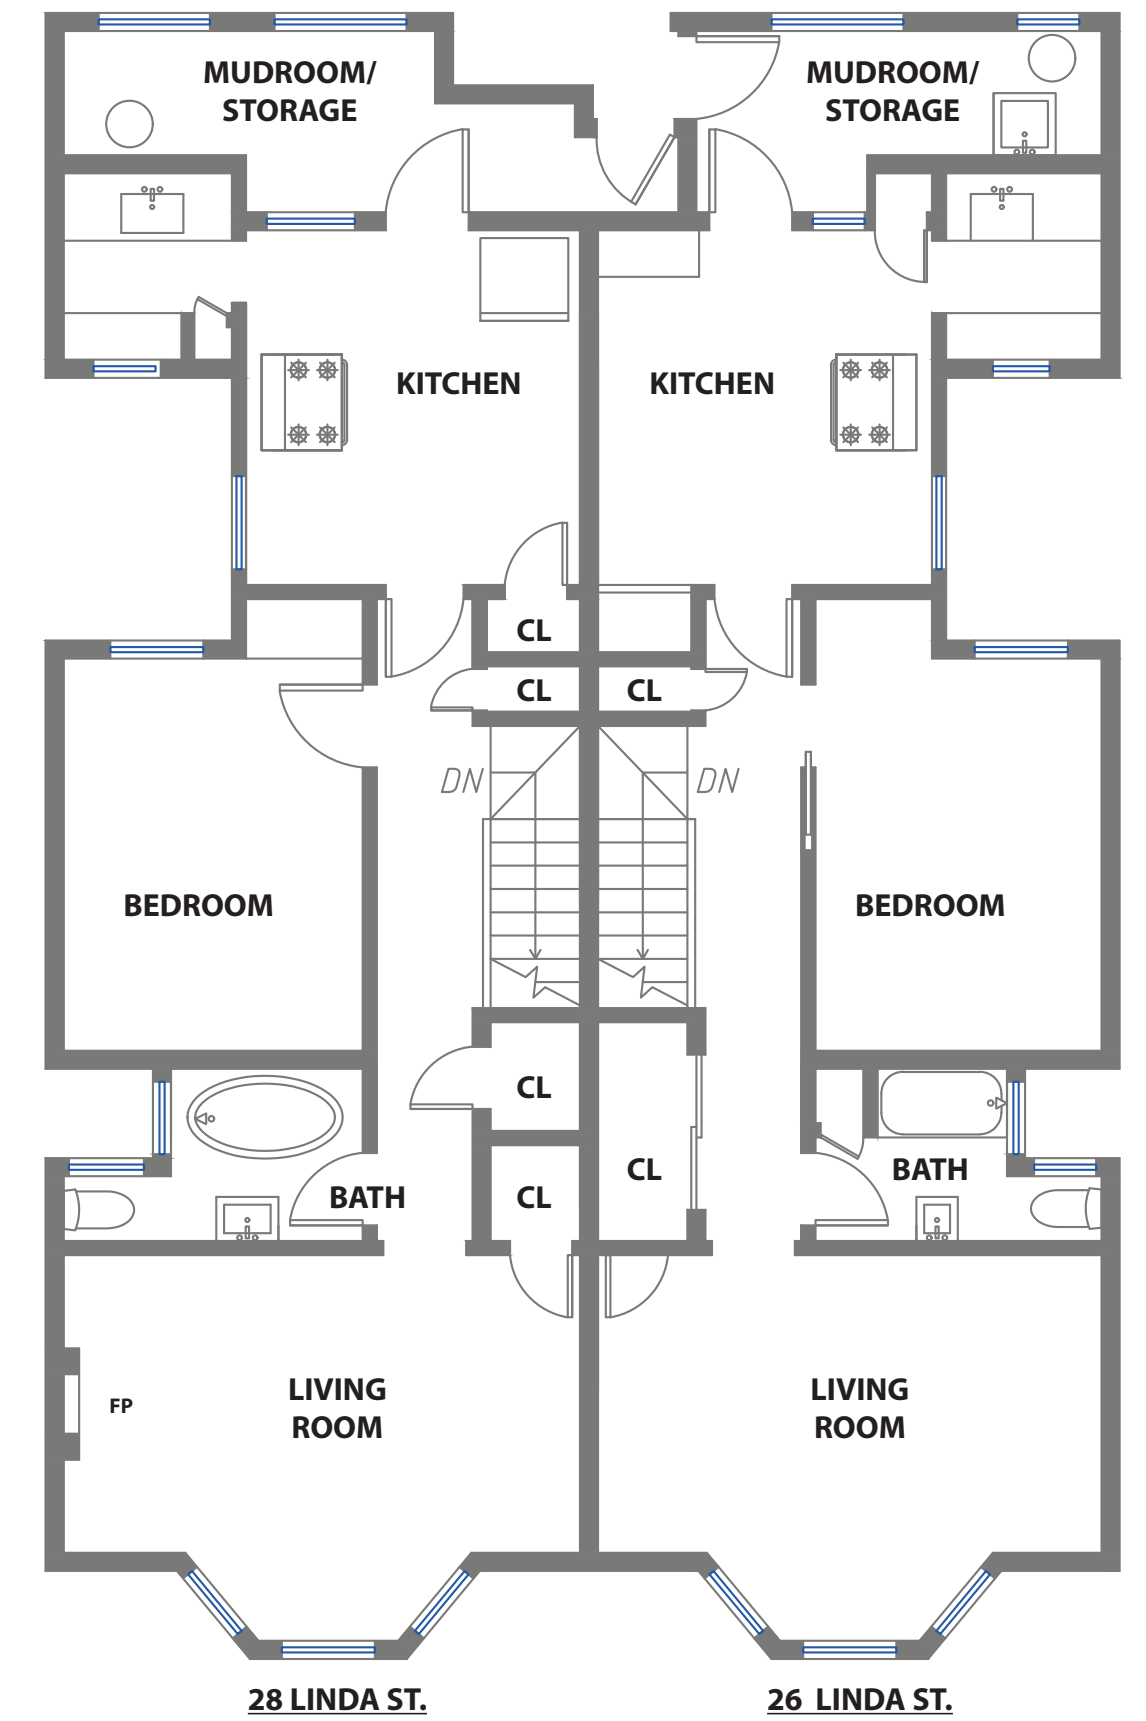

24-30 LINDA STREET

SAN FRANCISCO, CALIFORNIA

GARAGE LEVEL

LEVEL 1

LEVEL 2

PROPERTY SQF INFORMATION

LIVING SPACE

Square Footage: 3, 165 Sq Ft.*

Level 1	
* 24 Linda St.	719
* 30 Linda St.	743

Level 2	
* 26 Linda St.	833
* 28 Linda St.	870

NON-LIVING SPACE

Square Footage: 1, 159 Sq. Ft.*

* Garage A	248
* Garage B	334
* Storage	577

APPROXIMATE TOTAL LIVING & NON-LIVING

Square Footage: 4, 324 Sq. FT*