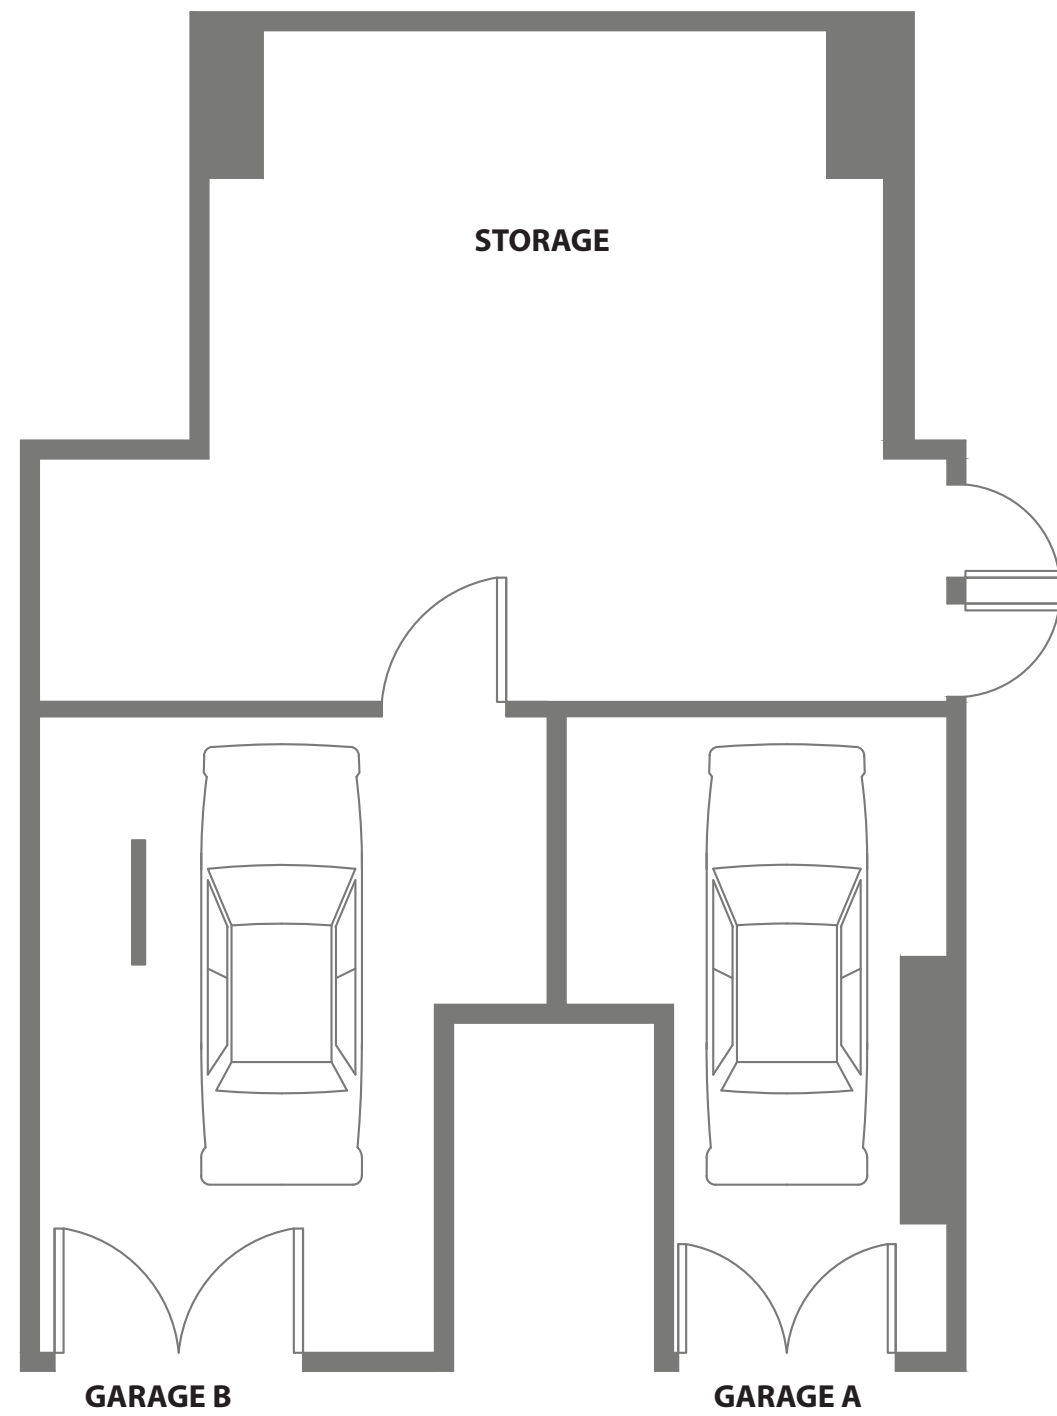

24-30 LINDA STREET

SAN FRANCISCO, CALIFORNIA

GARAGE LEVEL

LEVEL 1

LEVEL 2

PROPERTY SQF INFORMATION

LIVING SPACE

Square Footage: 3, 165 Sq Ft.*

Level 1	
* 24 Linda St.	719
* 30 Linda St.	743

Level 2	
* 26 Linda St.	833
* 28 Linda St.	870

NON-LIVING SPACE

Square Footage: 1, 159 Sq. Ft.*

* Garage A	248
* Garage B	334
* Storage	577

APPROXIMATE TOTAL LIVING & NON-LIVING

Square Footage: 4, 324 Sq. FT*